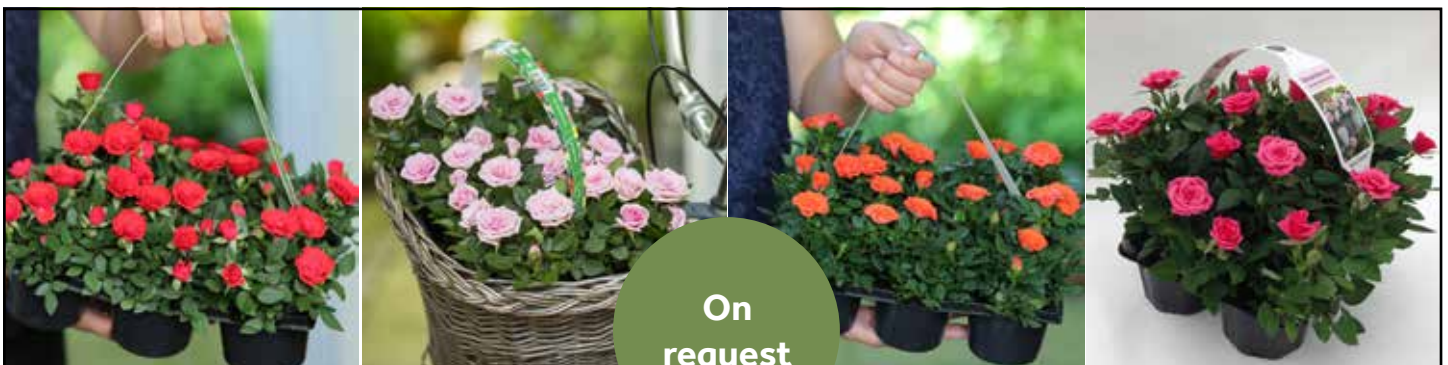

Roses Forever® special products

4 and 6 pack

Packaging 4 pack per CC: 8x21

Packaging 6 pack per CC: 8x14