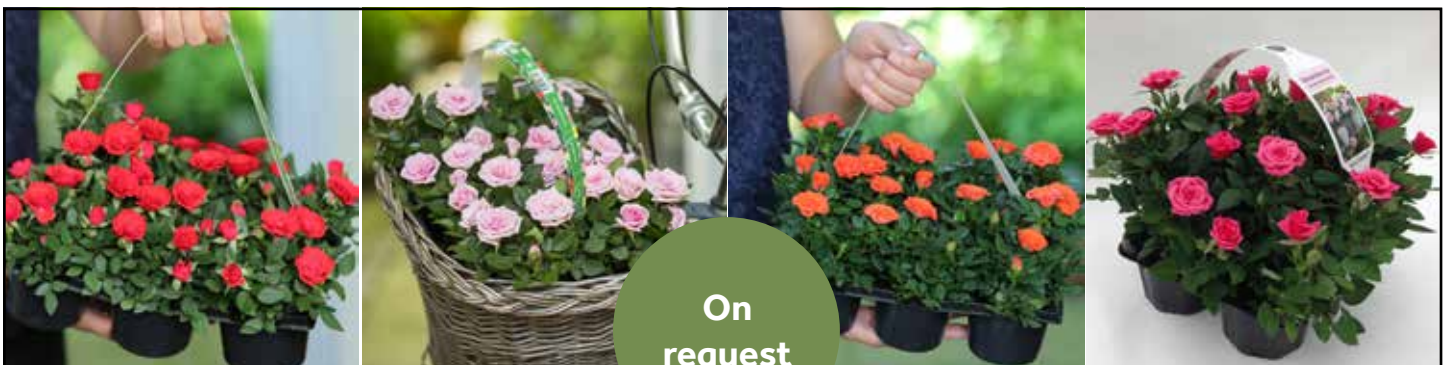

21 cm cup

On
request

15 cm cup

It is possible to order mixed colors
in the same cup (15 cm)

Contact our Sales team for suitable rose varieties

Roses Forever® special products

4 and 6 pack

Packaging 4 pack per CC: 8x21

Packaging 6 pack per CC: 8x14

On
request

Rooted cuttings and Young Plants

Roses Forever® and Infinity®

- Rooted cuttings
- Young plants pot size from 6 - 15 cm
- Short delivery time
- Suitable for both short and long culture
- Both indoor and outdoor growing
- Short culture - 5 weeks - indoor
- Can be finished in delivered pots
- Possible to re-pot in larger pots
- Growers manual is available when order is signed
- Rooted cuttings are very suitable for air freight
- Contact our Sales team for further information