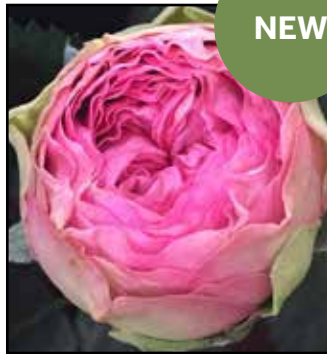

Johanna™
Love Forever®

NEW